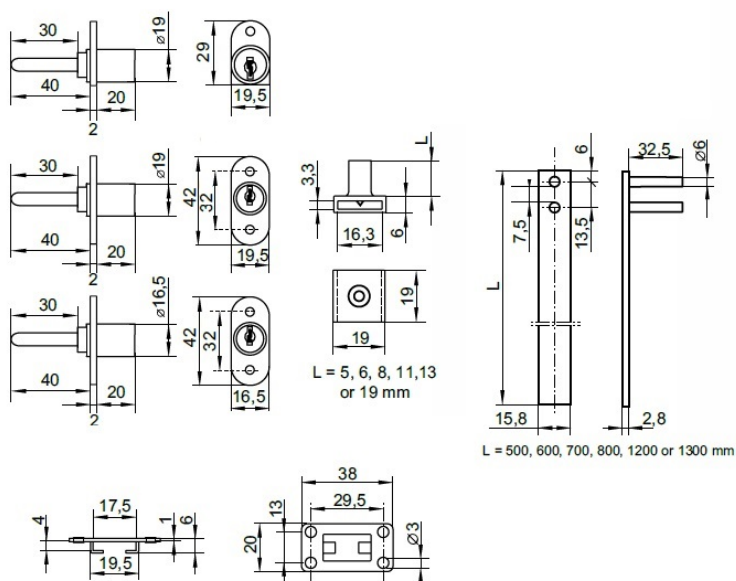

PRODUCT SHEET

Description:

Central Lock 1018/600mm, NPL, $\varnothing 19 \times 20$ mm, 40mm Tail, CK SISO, W/600 Locking Bar, 2xMetal Bar Guides & 3x13mm Pegs

Item number:

14.03.127-0

Units	Box	Carton	HS Code	Barcode
Pcs.	20	100	8301300000	
				5704866034920